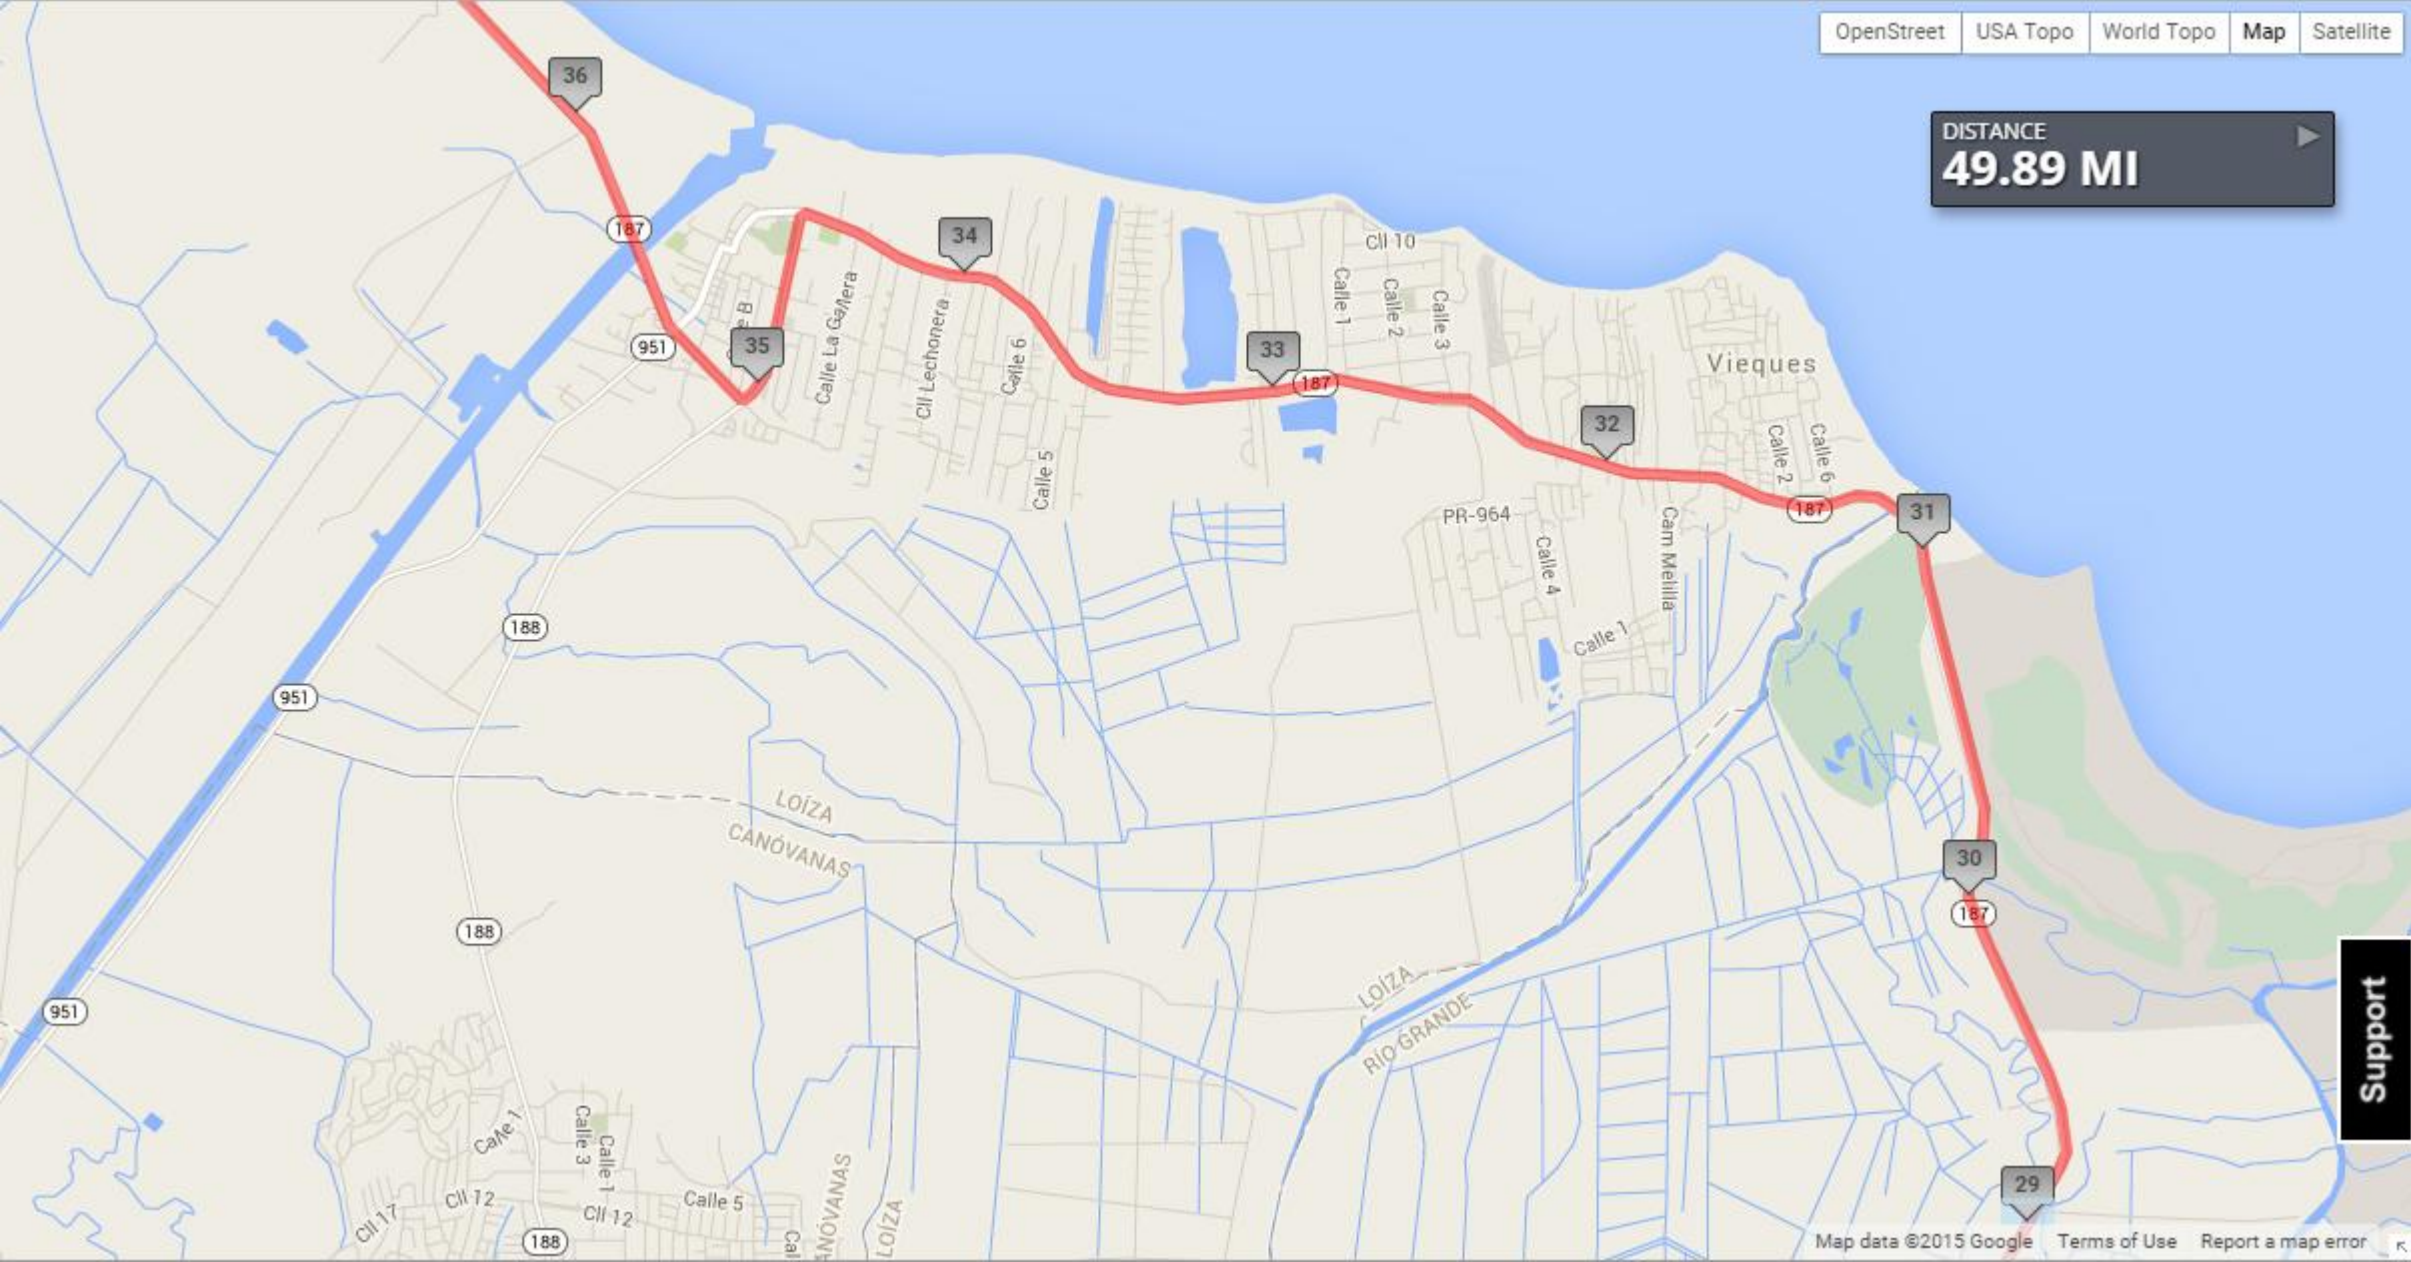

Support

DISTANCE
49.89 MI

Las Pailas
Las Paylas

Support

DISTANCE
49.89 MI

Support

DISTANCE
49.89 MI

Support

DISTANCE
49.89 MI

Support

DISTANCE
49.89 MI

Support

**** LAST EXCHANGE
FOR RELAYS**

PUNTA LAS MARIAS

Barbosa Park

Expreso Román Baldorioty de Castro