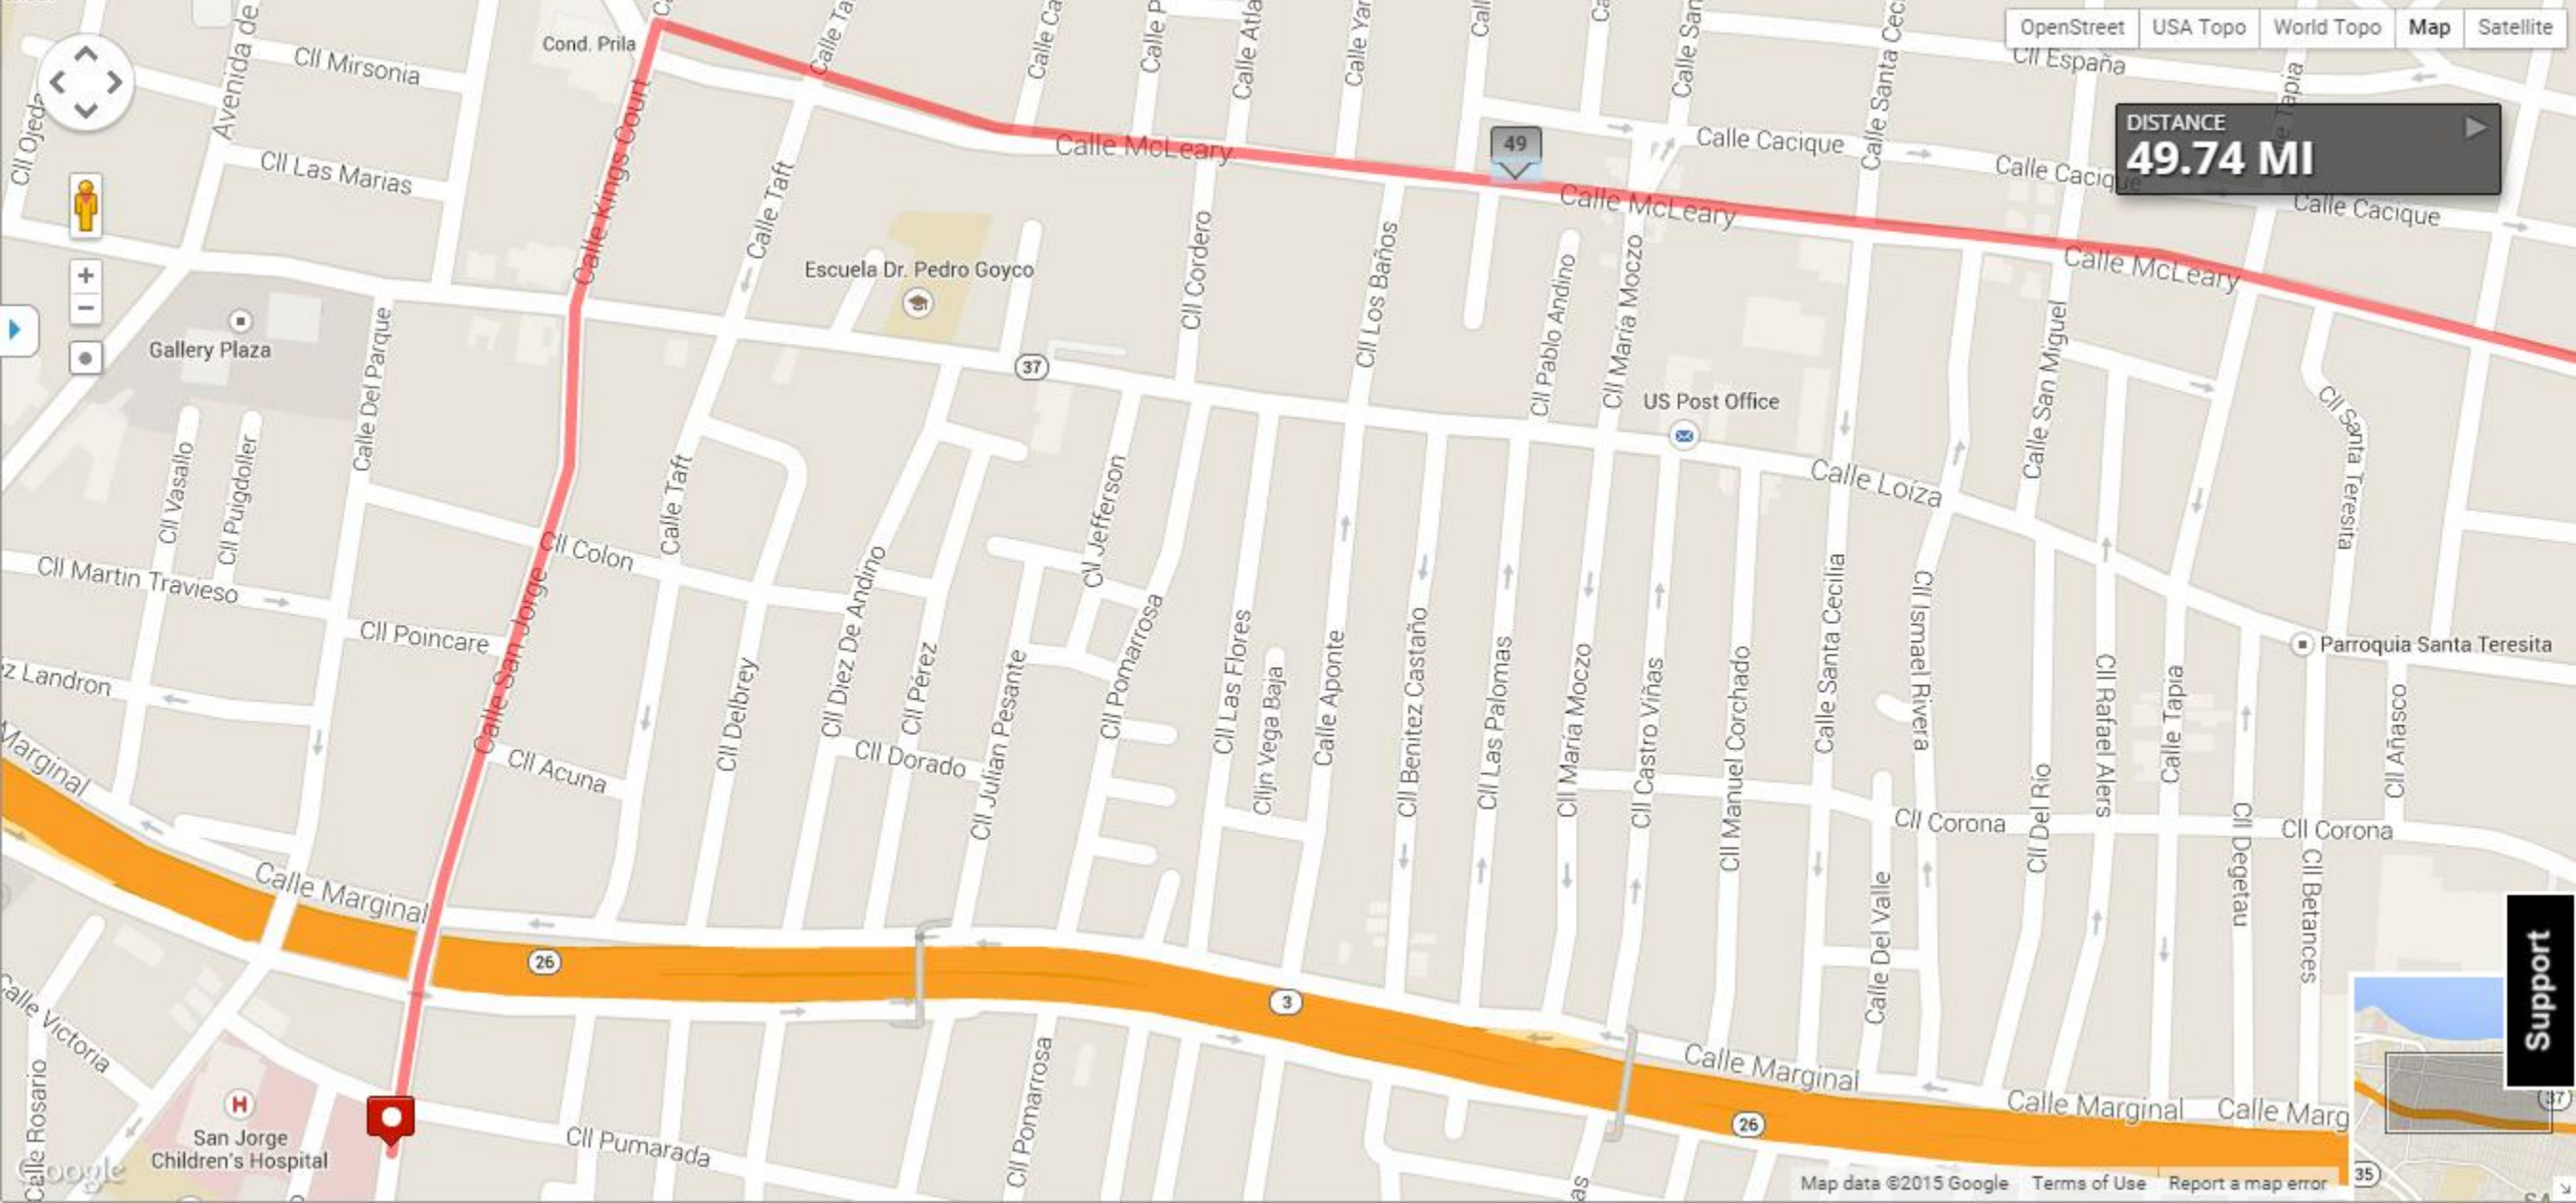

DISTANCE
49.89 MI

Support

DISTANCE
49.89 MI

Support

**** LAST EXCHANGE
FOR RELAYS**

PUNTA LAS MARIAS

Barbosa Park

Expreso Román Baldorioty de Castro

Isla Verde

Isla Verde Reef Marine Reserve

CAROLINA SAN JUAN
Laguna Los Corozos

VILLA MAR
ISLA VERDE

SANTURCE

EXTENSION LAS CASAS

San Juan Airport Hotel

Luis M Internal

Support

DISTANCE
49.74 MI

Support

San Jorge Children's Hospital

Escuela Dr. Pedro Goyco

US Post Office

Parroquia Santa Teresita

Gallery Plaza