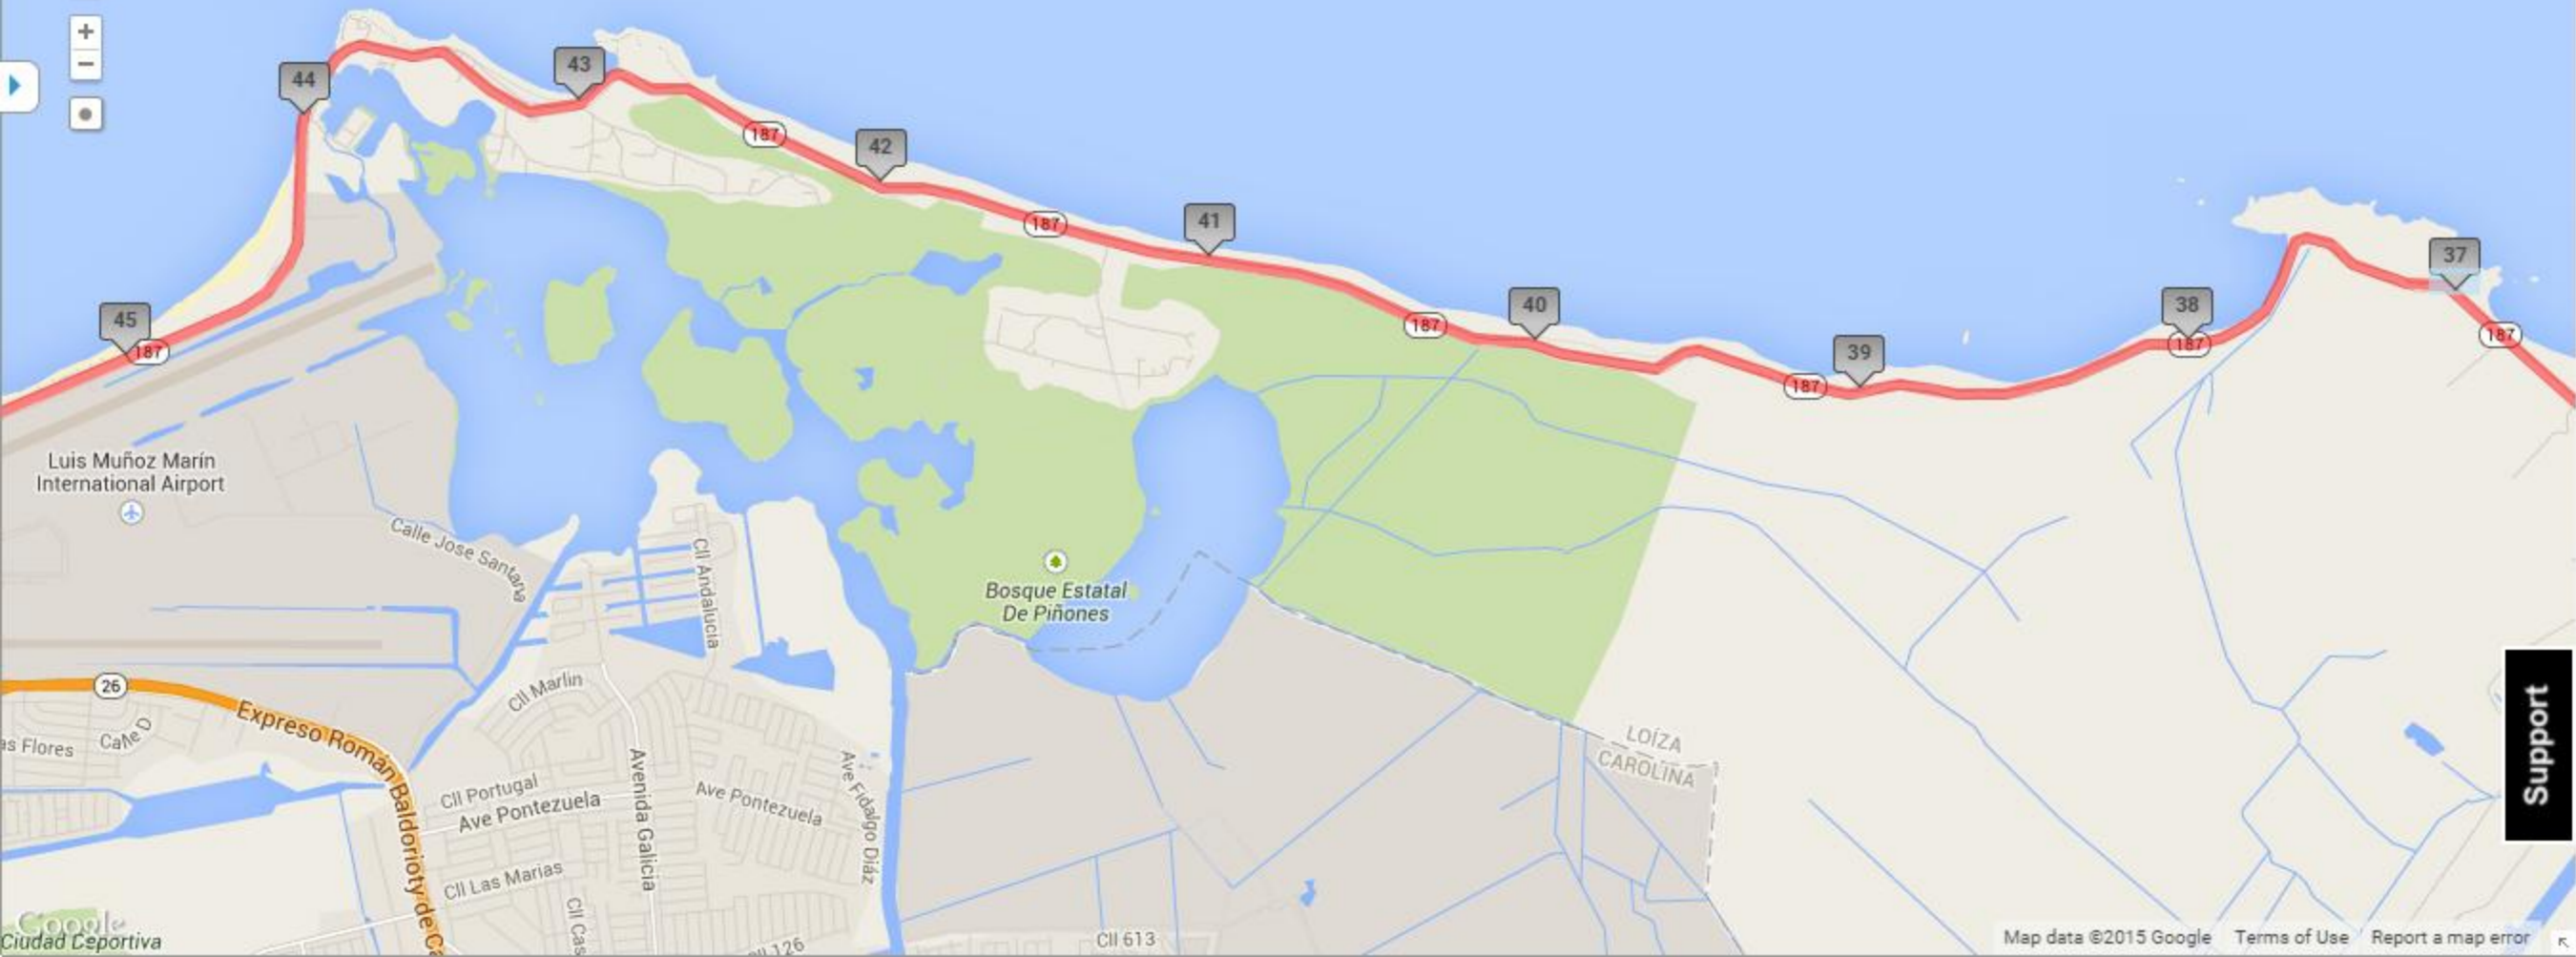

Support

DISTANCE
49.89 MI

Las Pailas
Las Paylas

Support

DISTANCE
49.89 MI

Support

DISTANCE
49.89 MI

Support

DISTANCE
49.89 MI

Support

DISTANCE
49.89 MI

Support

**** LAST EXCHANGE
FOR RELAYS**

PUNTA LAS MARIAS

Barbosa Park

Expreso Román Baldorioty de Castro