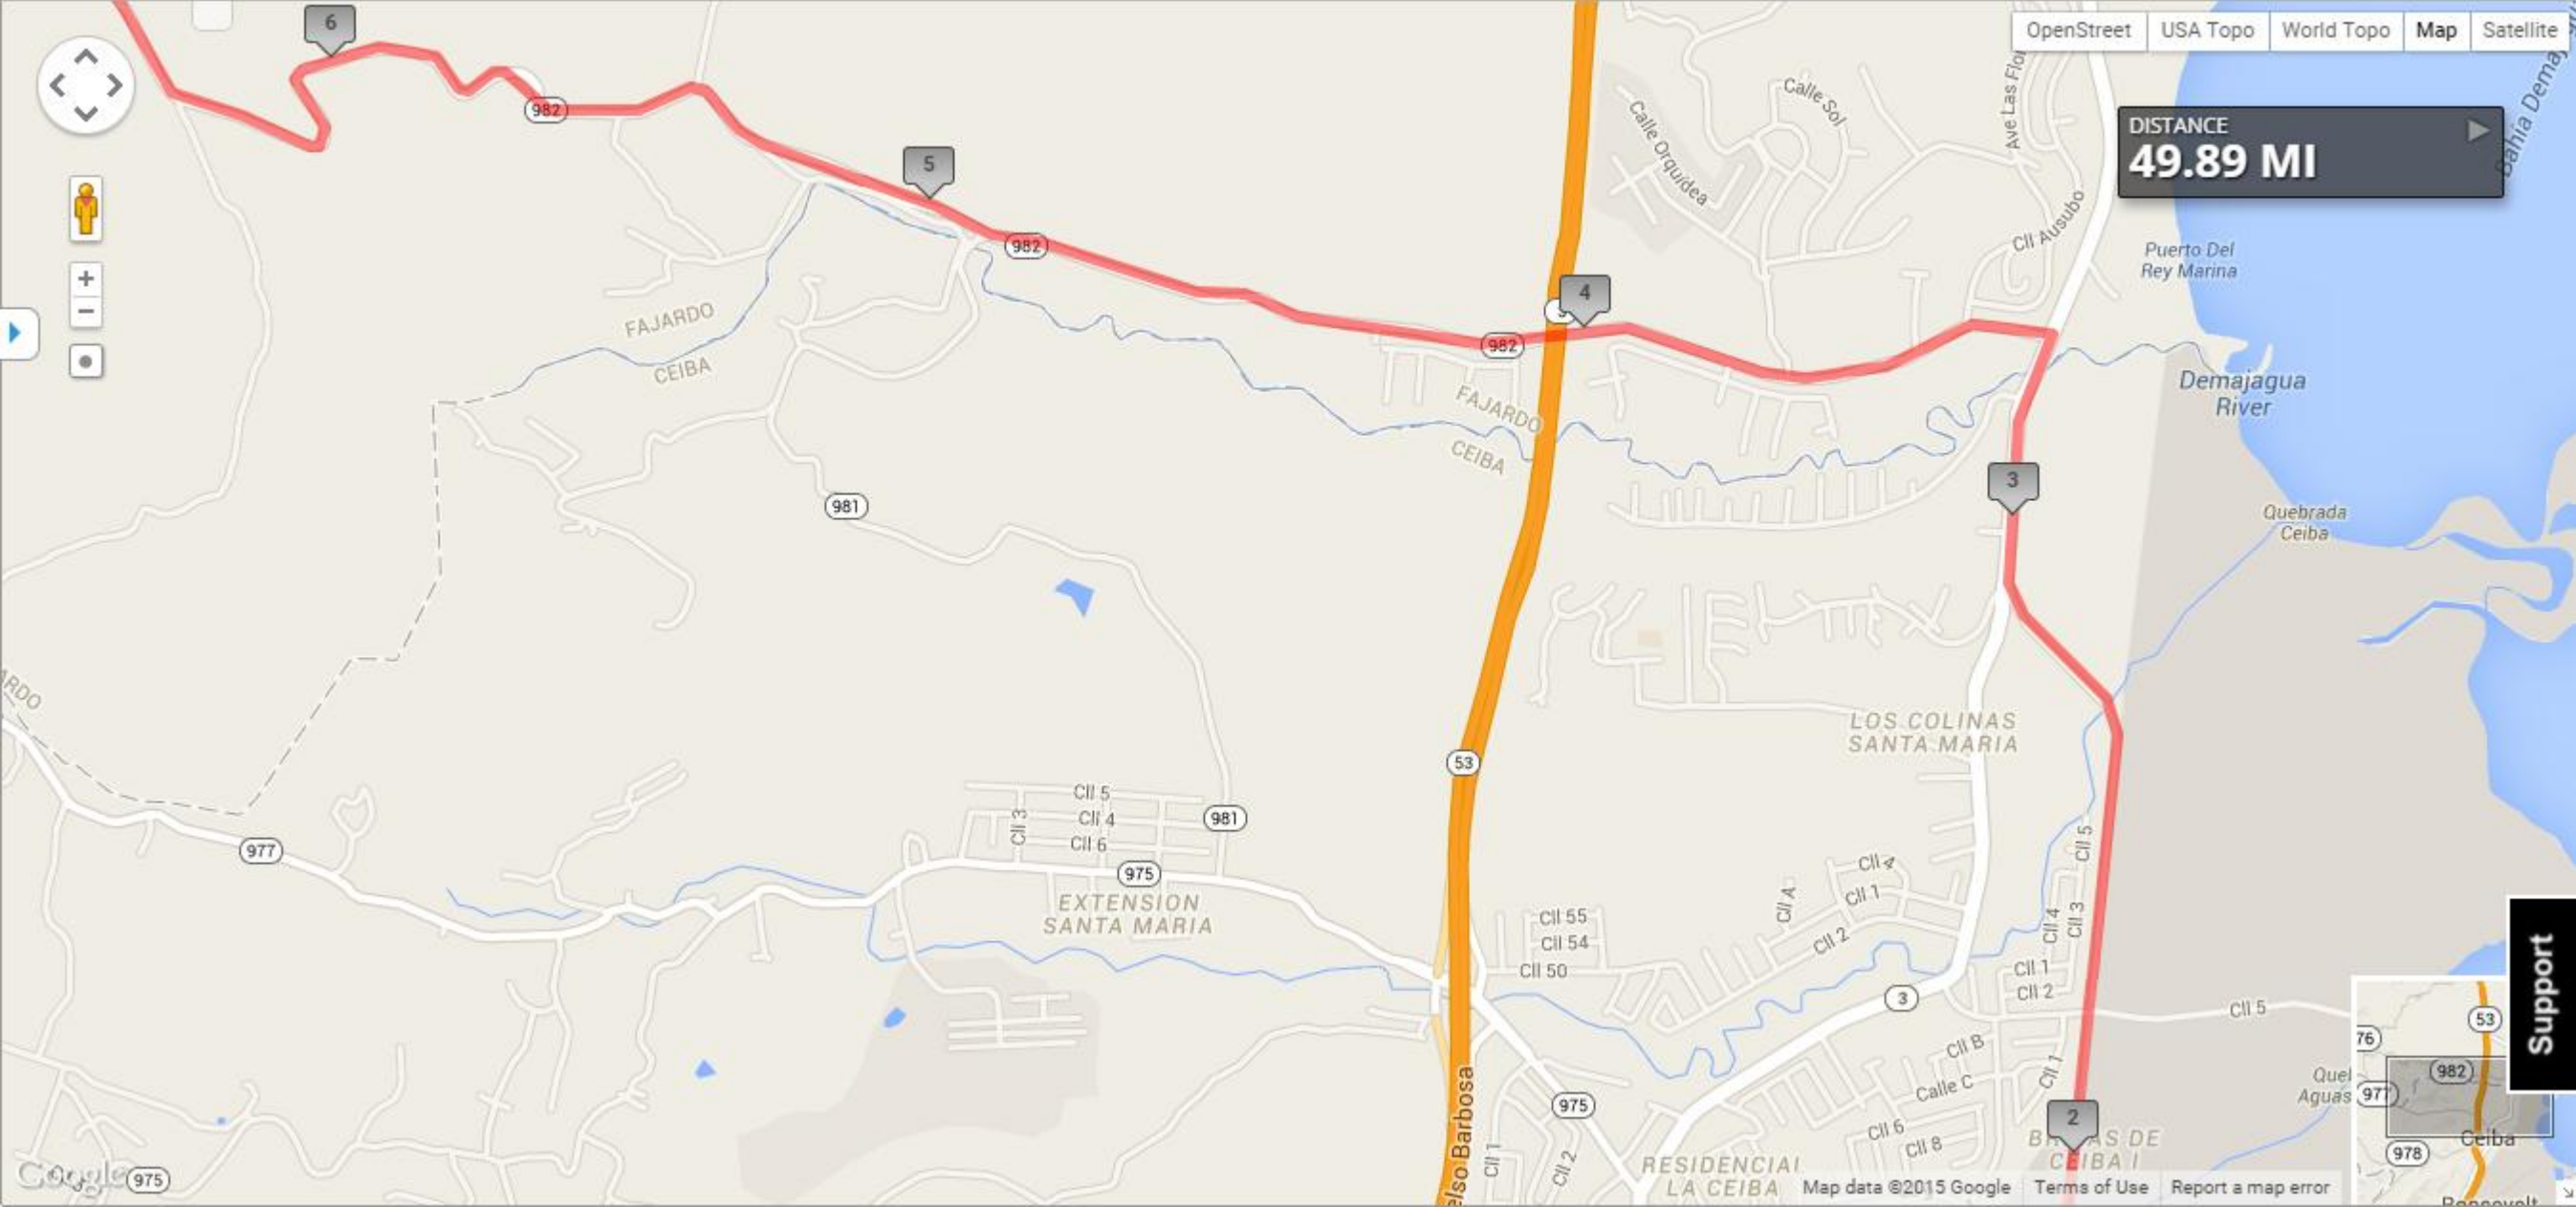

DISTANCE
49.89 MI

EXTENSION SANTA MARIA

BARRIO LIMONES

RESIDENCIAL LA CEIBA

Ceiba

VILLA PENETRO

Aguas Claras

BARRIOS DE CEIBA I

Quebrada Aguas Claras

Puerto Medio Mundo

1

2

3

3

Expreso Jose Celso Barbosa

Expreso Jose Celso Barbosa

975

978

Support

DISTANCE
49.89 MI

Support

DISTANCE
49.89 MI

Support

DISTANCE
49.89 MI

DISTANCE
49.89 MI

Support

DISTANCE
49.89 MI

Support

**** LAST EXCHANGE
FOR RELAYS**

PUNTA LAS MARIAS

Barbosa Park

Expreso Román Baldorioty de Castro