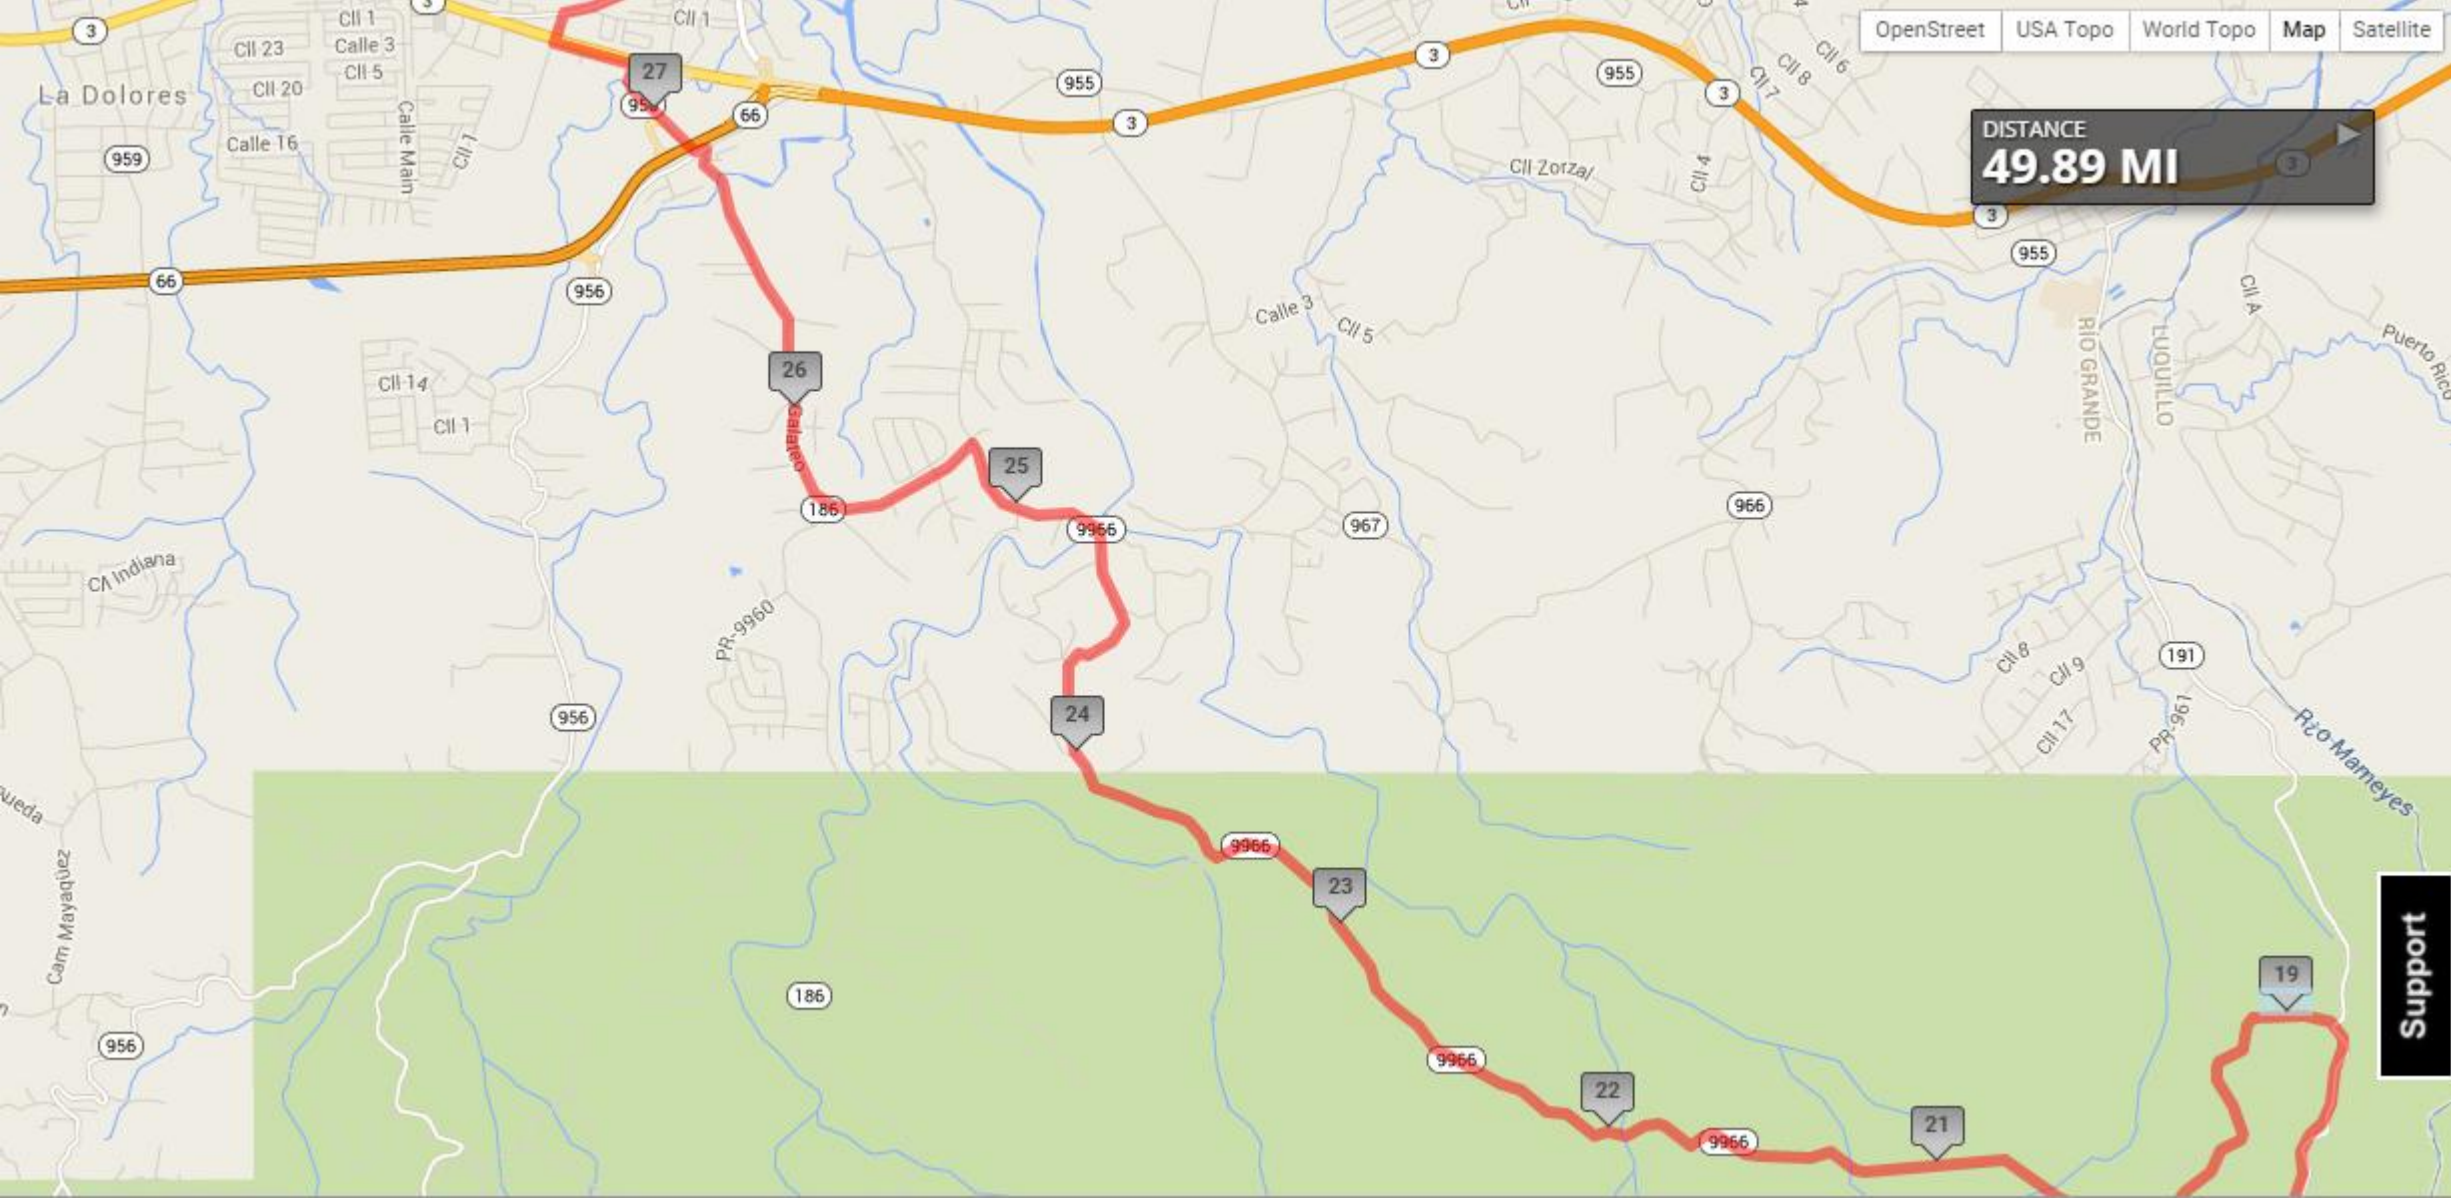

Quebrada Aguas Claras

Puerto Medio Mundo

1

2

3

3

Expreso Jose Celso Barbosa

Expreso Jose Celso Barbosa

14

13

12

11

10

985

985

976

Support

DISTANCE
49.89 MI

Las Pailas
Las Paylas

Support

DISTANCE
49.89 MI

Support

DISTANCE
49.89 MI

Support

DISTANCE
49.89 MI

Support

DISTANCE
49.89 MI

Support

**** LAST EXCHANGE
FOR RELAYS**

PUNTA LAS MARIAS

Barbosa Park

Expreso Román Baldorioty de Castro