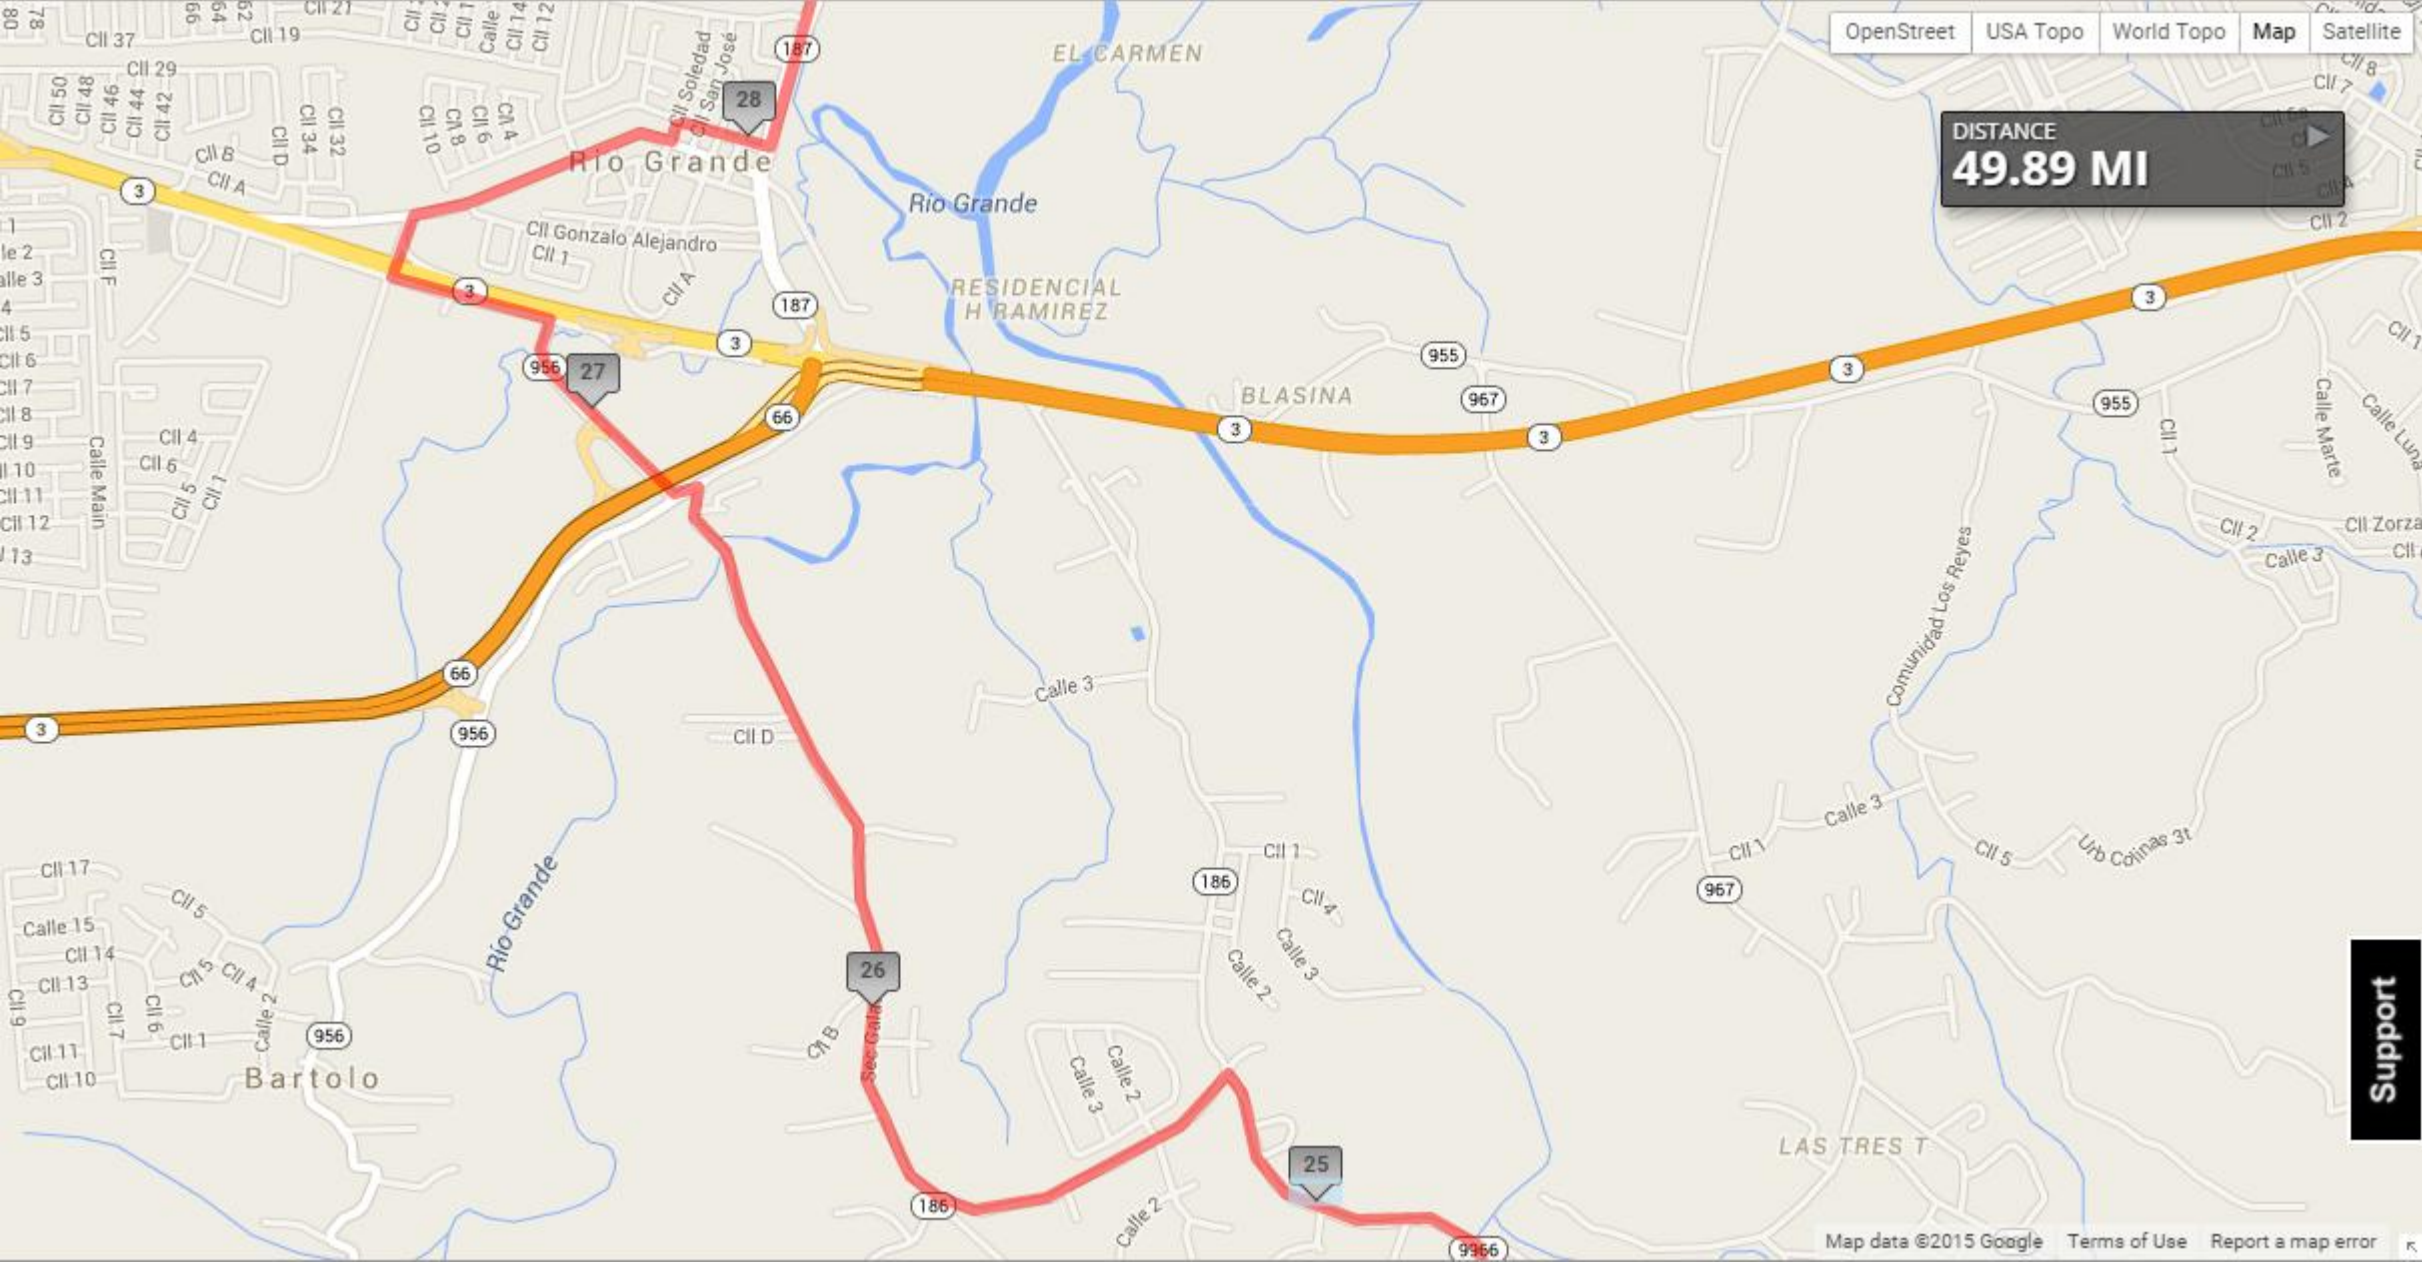

Quebrada Aguas Claras

Puerto Medio Mundo

1

2

3

3

Expreso Jose Celso Barbosa

Expreso Jose Celso Barbosa

Support

DISTANCE
49.89 MI

Las Pailas
Las Paylas

Support

DISTANCE
49.89 MI

Support

DISTANCE
49.89 MI

Support

DISTANCE
49.89 MI

Support

DISTANCE
49.89 MI

Support

**** LAST EXCHANGE
FOR RELAYS**

PUNTA LAS MARIAS

Barbosa Park

Expreso Román Baldorioty de Castro