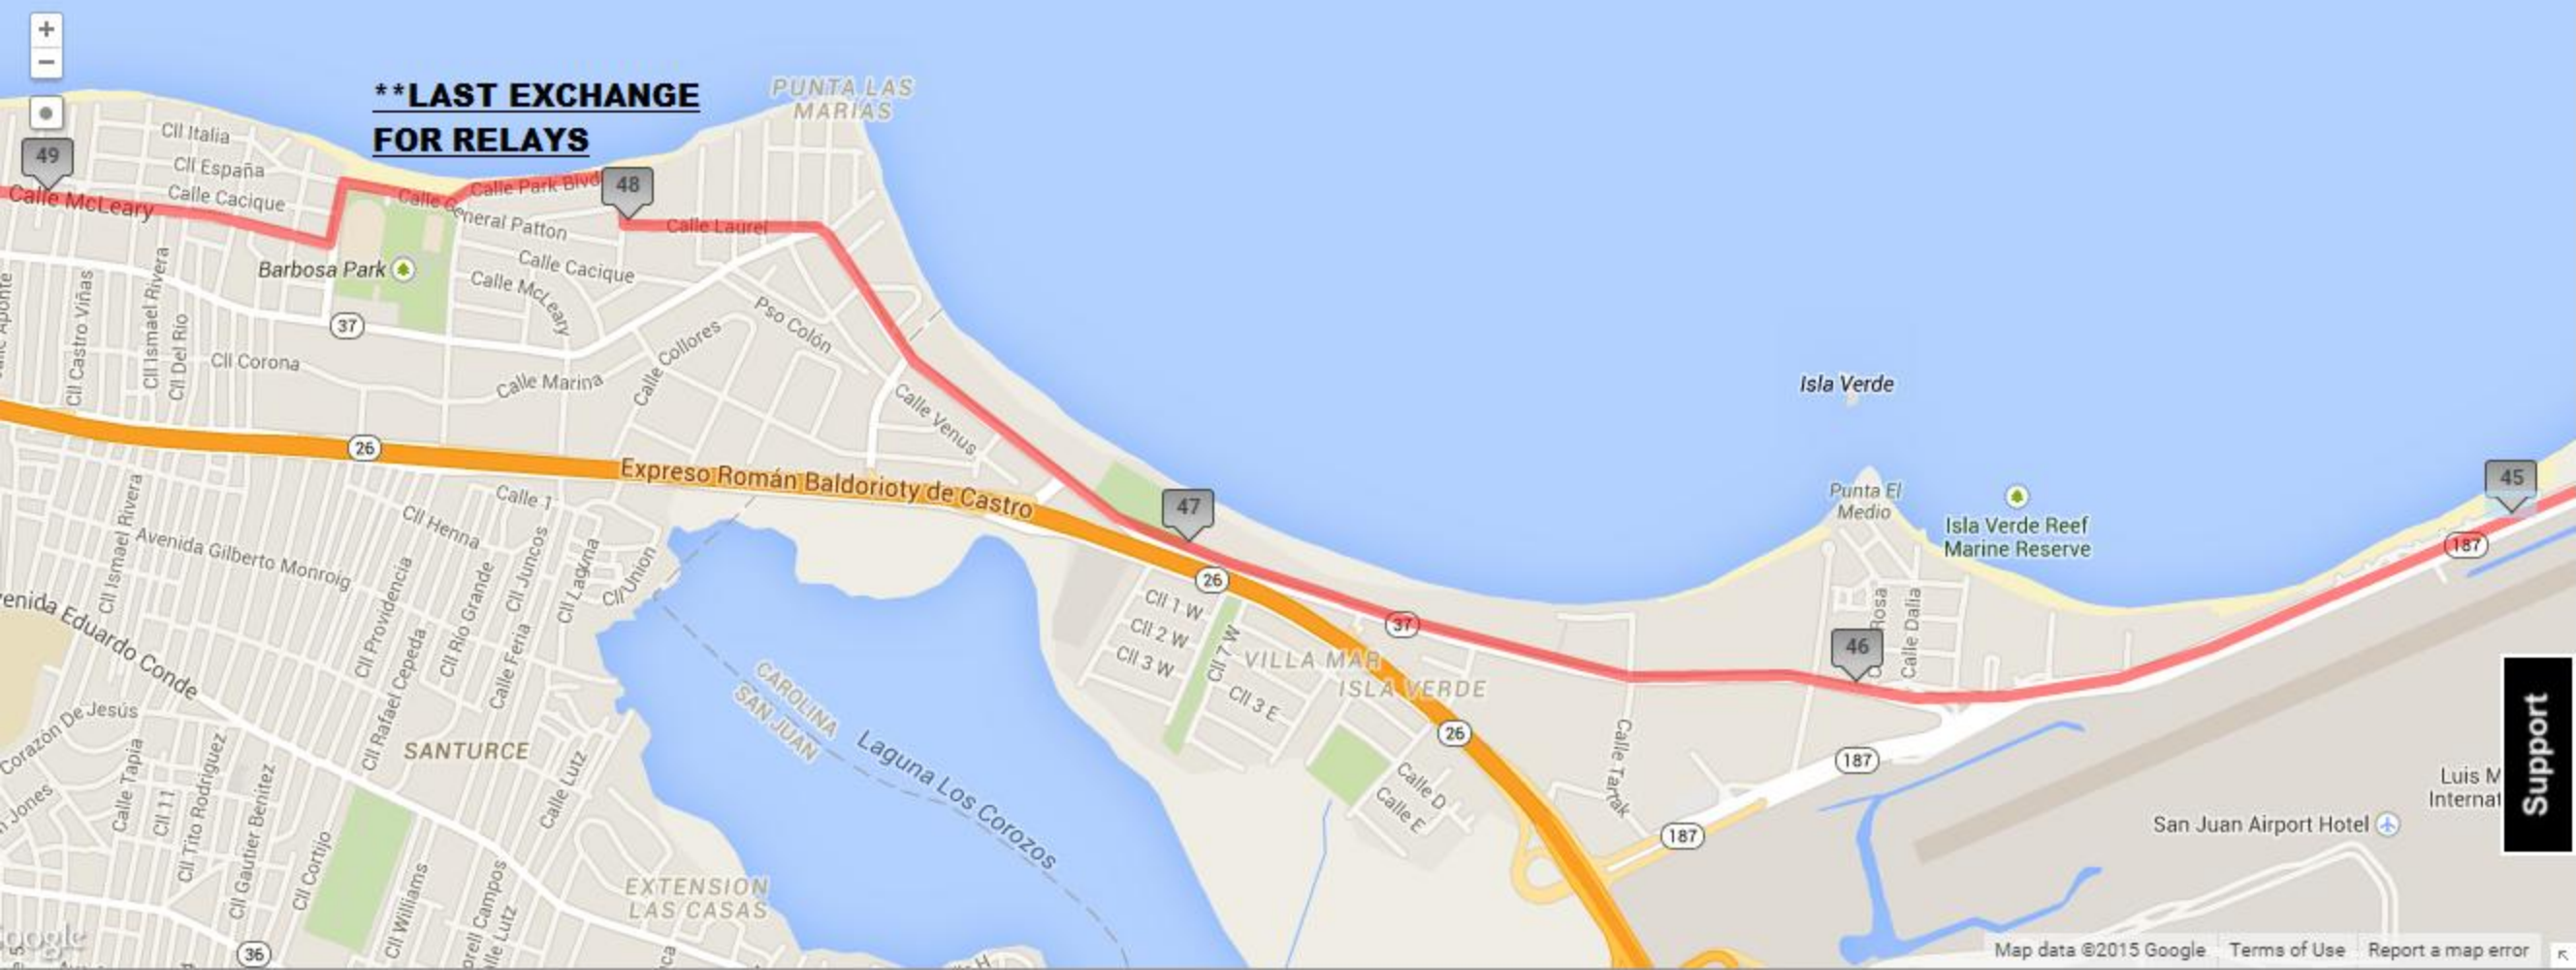

DISTANCE
49.89 MI

Support

DISTANCE
49.89 MI

Support

**** LAST EXCHANGE
FOR RELAYS**

PUNTA LAS MARIAS

Barbosa Park

Expreso Román Baldorioty de Castro